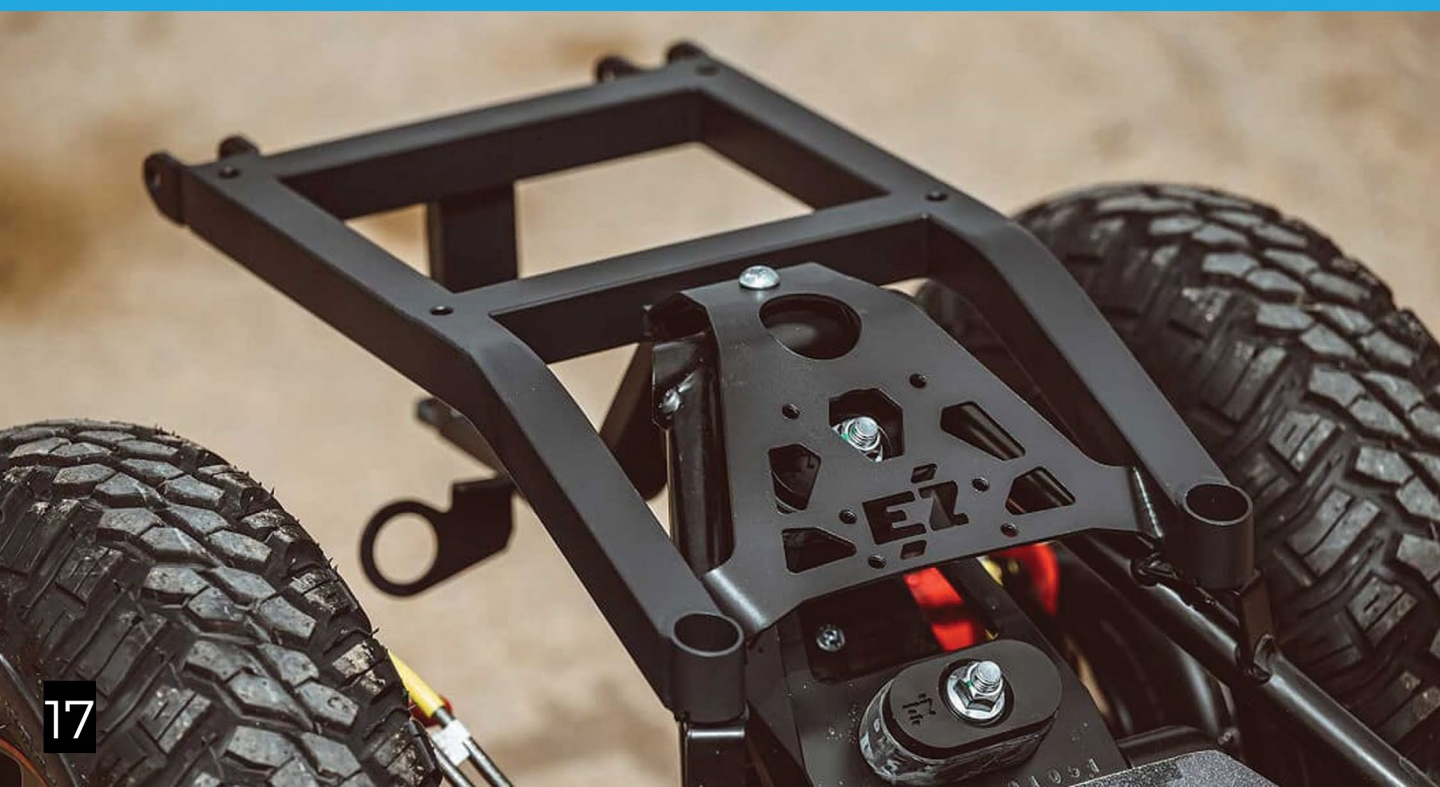

ACCESSORIES

MUDGUARDS

Made from 3mm Polycarbonate and metal connectors - the original EZRaider mudguards offer the perfect balance of strength, flexibility, and resilience.

These mudguards cover almost the entire travel suspension for complete protection against mud, dirt, ice, gravel, and road salt.

- Stay protected & clean

HD LUGGAGE RACK & HAULING MOUNT

EZRaider models allow for additional towing power and toolbox to hold and protect the rider's gear. The rack has three separate Clevis mounts that can be used for a variety of applications taking full advantage of your EZRaider.

- 3 Separate Clevis Mounts Built-in place for Power & Controller ports
- Made from Stainless Steel 304
- Mounts without modifying your EZRaider