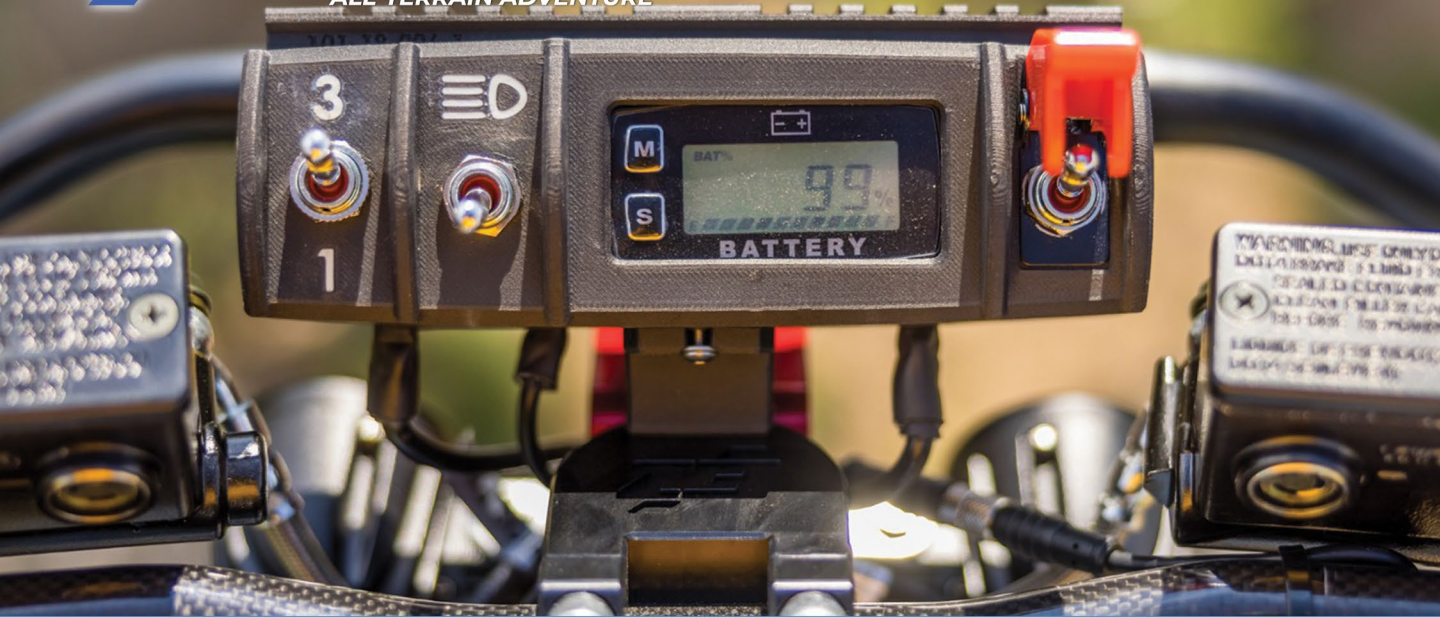

TOGGLE IGNITION

The EZRaider Display Panel & Key Switch Ignition is IP67 and best suited for Utility Task Vehicles in challenging environments.

- IP67
- Picatinny-type rail mounting platform to attach accessories
- Driving mode selector (3 modes)
- Battery level display
- Light switch
- Backlight display
- Fits all models