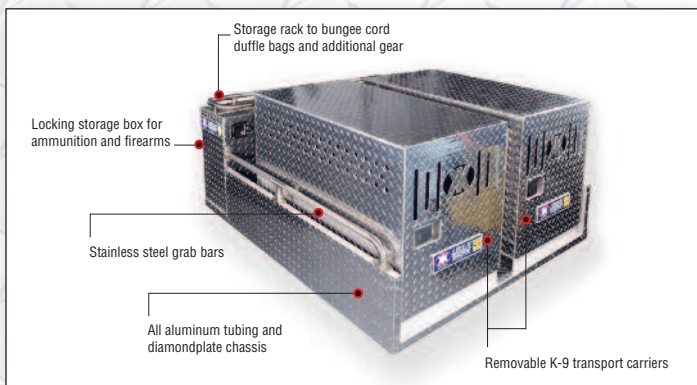

Three Field Options, Six Configurations
 Two Quick Lock Base Holders...
 Fast Easy Configuration for every mission!

LEO-501

LEO-502

LEO-503

LEO-504

NOTE: Stretcher, long board and stokes baskets are not included.