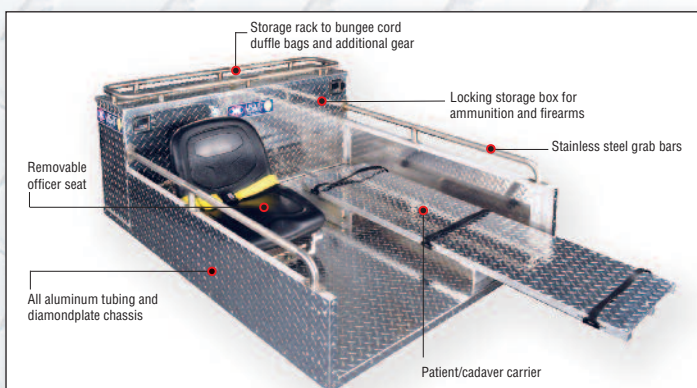

Three Field Options, Six Configurations
 Two Quick Lock Base Holders...
 Fast Easy Configuration for every mission!

LEO-501

LEO-502

LEO-503

LEO-504

NOTE: Stretcher, long board and stokes baskets are not included.