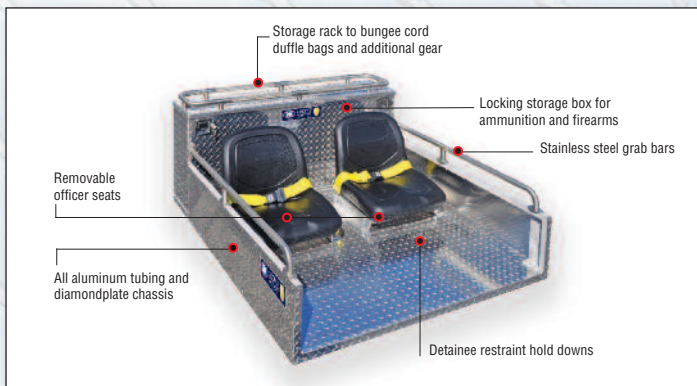

**LEOLITE™
TRANSPORT**

**CAUTION
K-9
STAY BACK**

KIMTEKRESEARCH.COM KIMTEK CORPORATION, ORLEANS, VERMONT • 888-546-8358
Patents Pending.

KIMTEK CORPORATION

**FIRELITE™
TRANSPORT**

KIMTEKRESEARCH.COM KIMTEK CORPORATION, ORLEANS, VERMONT • 888-546-8358

Three Field Options, Six Configurations
 Two Quick Lock Base Holders...
 Fast Easy Configuration for every mission!

LEO-501

LEO-502

LEO-503

LEO-504

NOTE: Stretcher, long board and stokes baskets are not included.