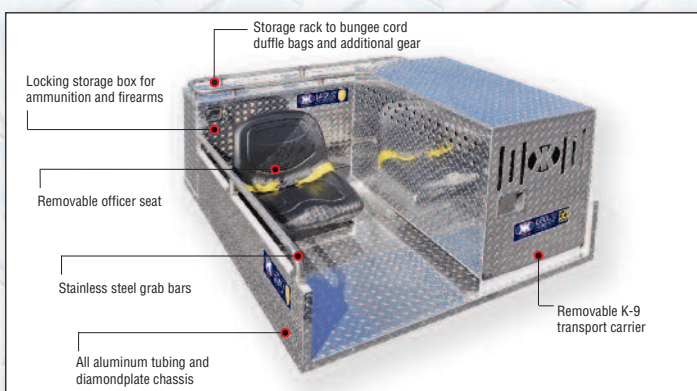

**LEOLITE™
TRANSPORT**

**CAUTION
K-9
STAY BACK**

KIMTEKRESEARCH.COM KIMTEK CORPORATION, ORLEANS, VERMONT • 888-546-8358
Patents Pending.

KIMTEK CORPORATION

**FIRELITE™
TRANSPORT**

KIMTEKRESEARCH.COM KIMTEK CORPORATION, ORLEANS, VERMONT • 888-546-8358

Three Field Options, Six Configurations
 Two Quick Lock Base Holders...
 Fast Easy Configuration for every mission!

LEO-501

LEO-502

LEO-503

LEO-504

NOTE: Stretcher, long board and stokes baskets are not included.